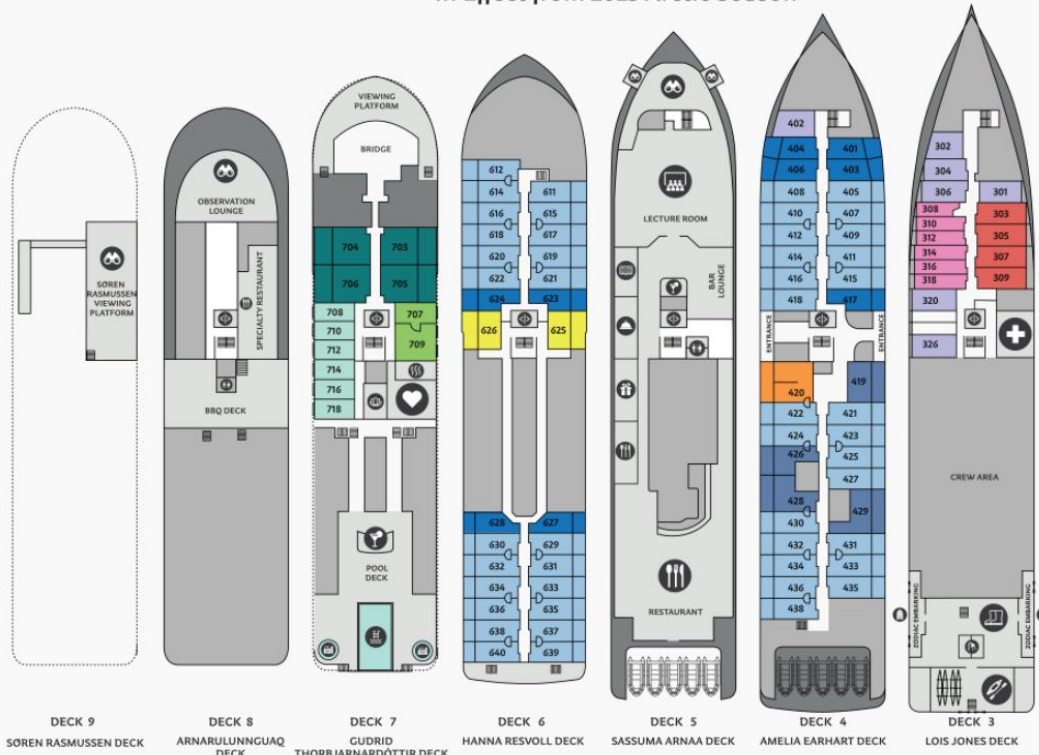

M/V OCEAN ALBATROS DECK PLAN

In Effect from 2025 Arctic Season

Brynhilde Suite BS
Two Bedroom Suite (1)
52 sqm, French Balcony

Freydis Suite FS
Premium Suite (1)
43 sqm, incl. Balcony

CATEGORY A
Junior Suite (4)
40 sqm, incl. Balcony

CATEGORY B
Balcony Suite (2)
app. 32 sqm, incl. Balcony

CATEGORY C
Grand Balcony Stateroom (4)
app. 30 sqm, incl. Balcony

CATEGORY C_{sp}
Superior Balcony Stateroom (48)
app. 24 sqm, incl. Balcony

CATEGORY C
Balcony Stateroom (9)
22 sqm, incl. Balcony

CATEGORY D
Porthole Stateroom (7)
16 sqm, Porthole

CATEGORY E
French Balcony Stateroom (6)
16 sqm, French Balcony

CATEGORY F
Triple Stateroom (4)
20 sqm, Porthole

CATEGORY G
Single Stateroom (6)
13 sqm, Porthole